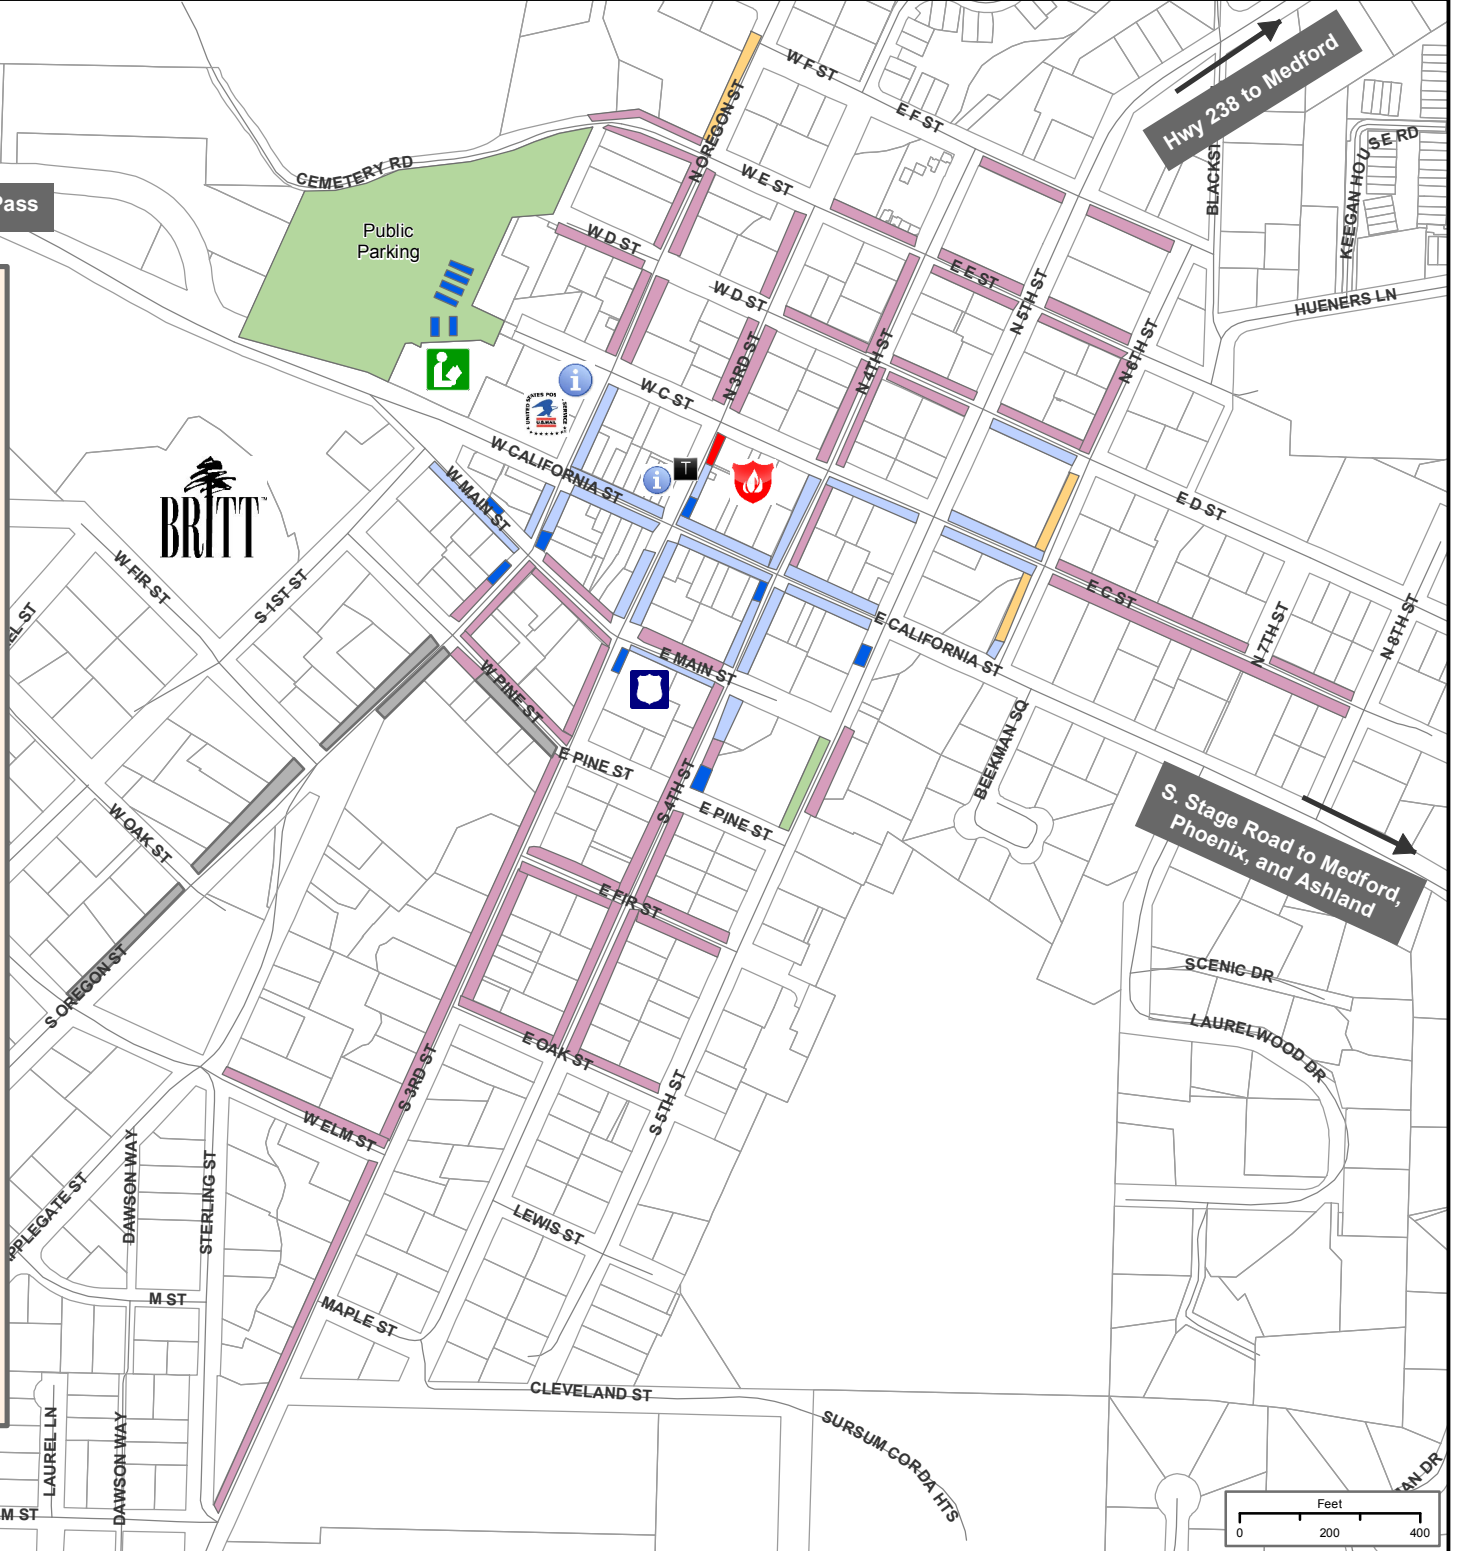

HIGHWAY 238  
Hwy 238 to Applegate/Grants Pass

Hwy 238 to Medford

### Downtown Parking

- ADA Parking
- Bus / RV Parking
- Fire Truck Emergency Parking Only
- Hourly Parking Before 5 p.m.
- Parking, No Time Limit
- Public Parking, No Time Limit
- Residential Permit Parking Only

- Fire Station
- Information
- Police Station / City Offices
- Post Office
- Public Library
- Trolley

**\*\* No parking within 20 feet of any intersection. (See diagram on back)**

April 2013

S. Stage Road to Medford, Phoenix, and Ashland